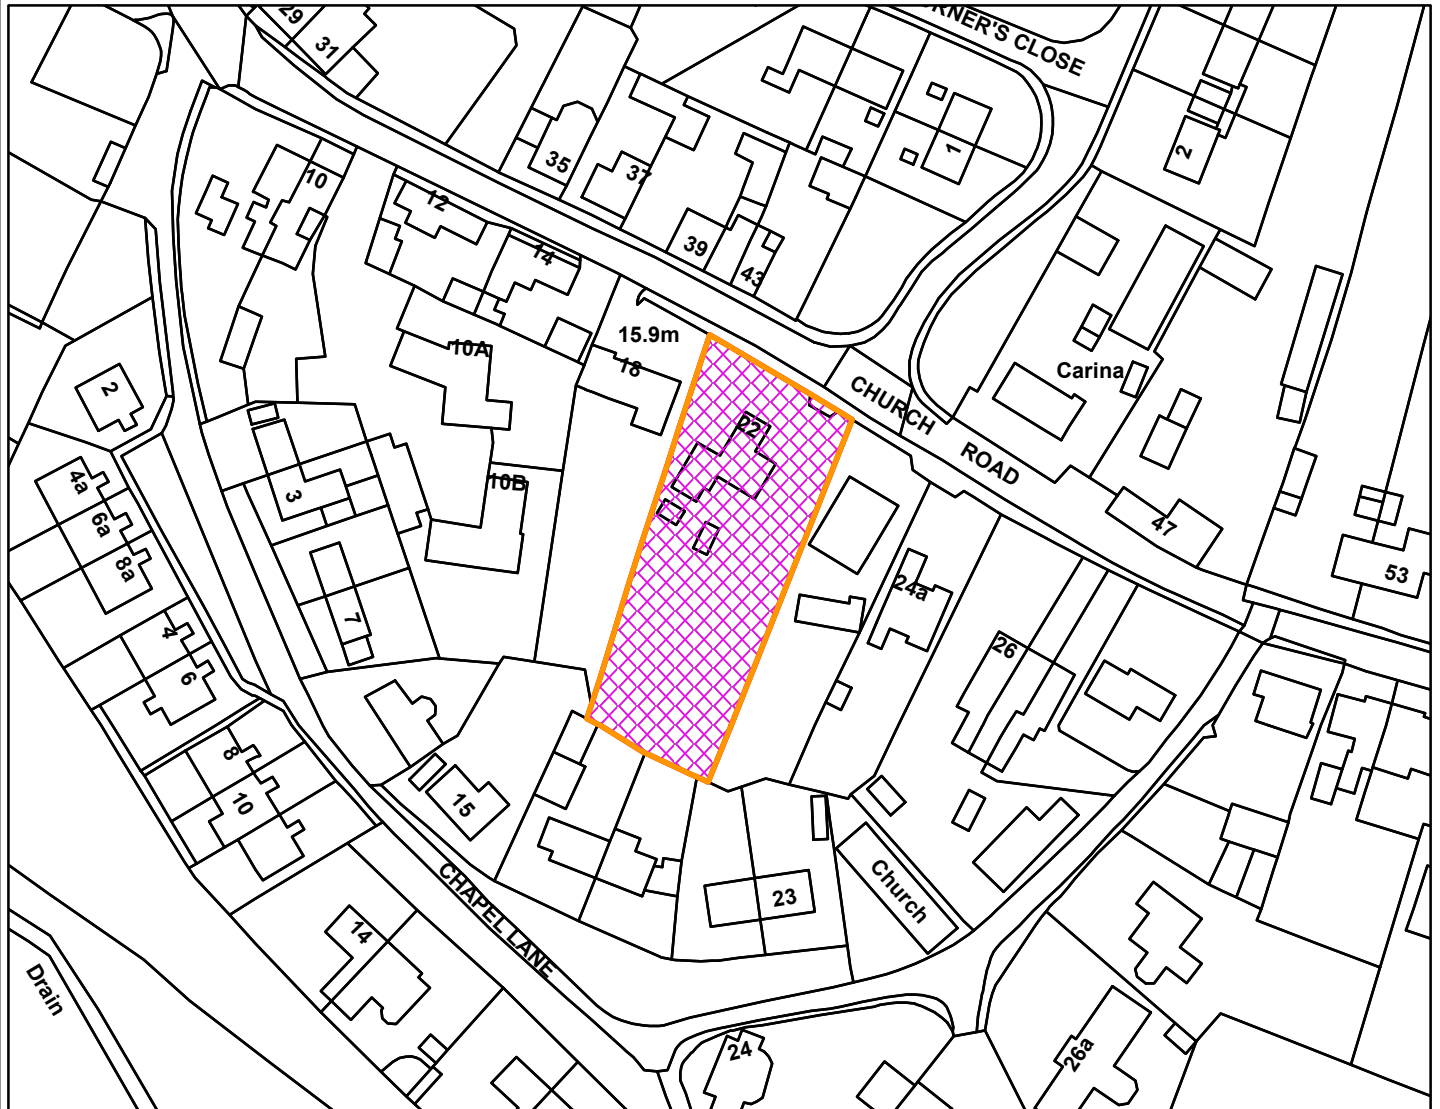

24/00740/F

Borough Council of
**King's Lynn &
West Norfolk**

Bernina 22 Church Road Wimbotsham King's Lynn PE34 3QG

Legend

[Empty legend box]

Scale: 1:1,250

Reproduced from the Ordnance Survey map with permission of the Controller of His Majesty's Stationery Office © Crown Copyright 2023.

Unauthorised reproduction infringes Crown Copyright and may lead to prosecution or civil proceedings.

Organisation	BCKLWN
Department	Department
Comments	
Date	19/06/2024
MSA Number	0100024314